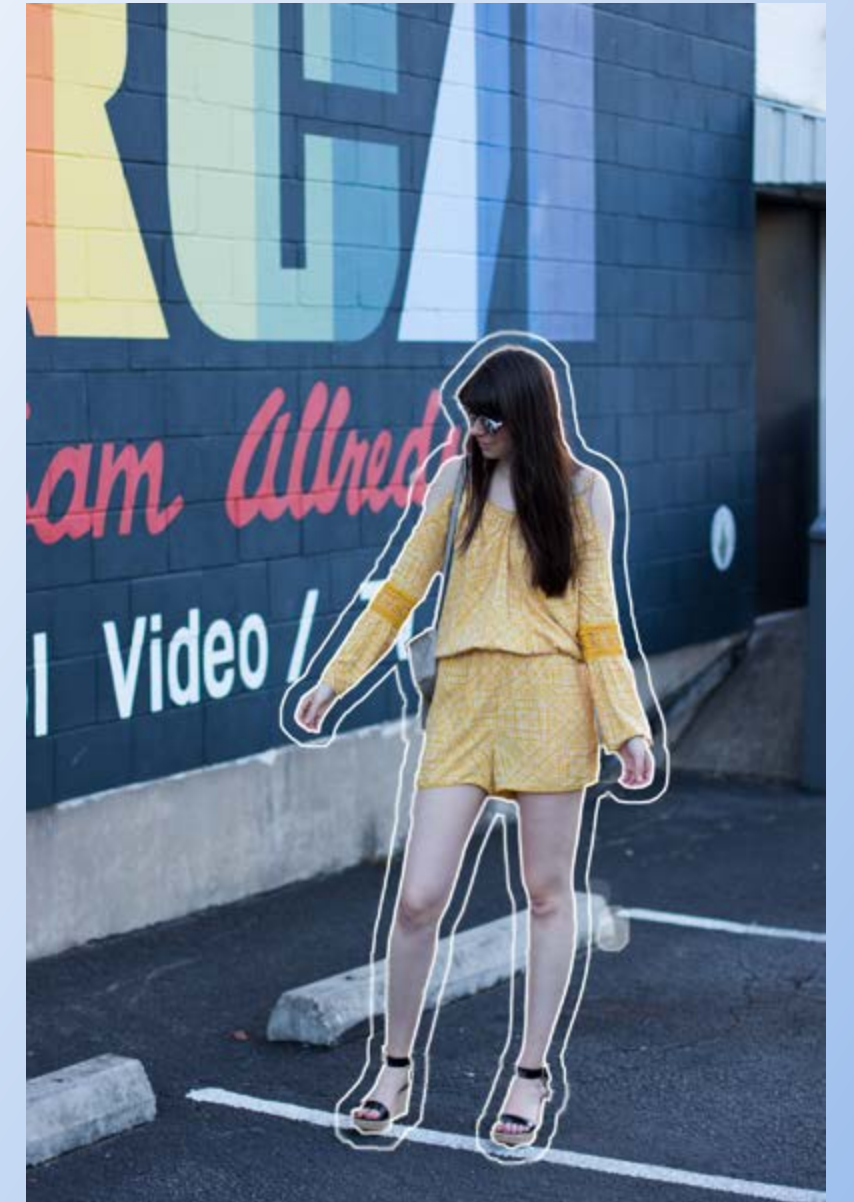

BLUE
ELEPHANT
BOUTIQUE
LOOKBOOK

IN COLLABORATION WITH
IN D-FENS OF FASHION

PHOTOGRAPHY BY HANNAH LAAMOUMI

AUSTIN, TEXAS

SOCO

30.2672° N, 97.7431° W

[HTTPS://WWW.SHOPBLUEELEPHANT.COM/](https://www.shopblueelephant.com/)